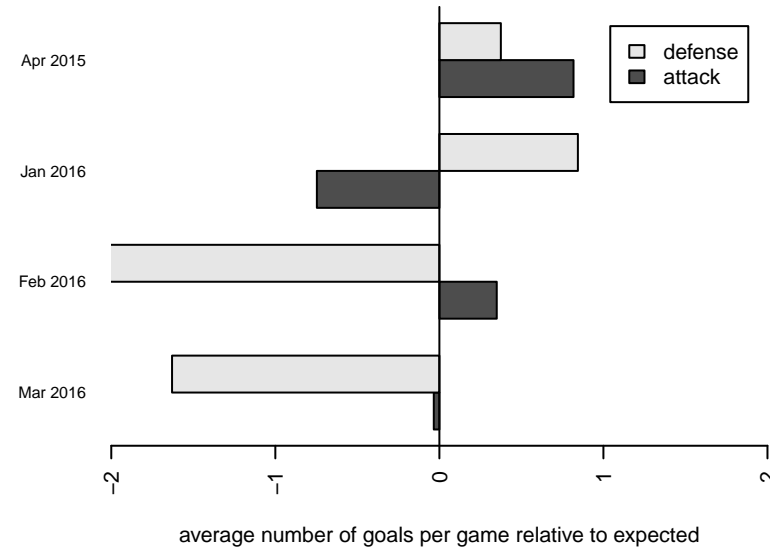

Kent United White G98
Dots are actual minus expected GF (blue circles) and GA (red triangles).
Blue line is smoothed change in attack strength. Red is smoothed change in defense strength.

**attack and defense variance (black dot)
relative to other teams
and top 10 in region**

**attack and defense rating
relative to others at age
and all opponents in last 13 months**

Performance relative to 13 month average

Performance relative to 13 month average

date	home		away		venue	pred.home	pred.away
2016-04-23	Fuerza FC Academy G97	3	Kent United White G98	0	2015 PSPL Classic 2 U18	6.57	0.55
2016-03-26	NK Chaos G97	2	Kent United White G98	0	2015 PSPL Classic 2 U18	1.93	0.63
2016-03-19	ISC Gunners A G97	4	Kent United White G98	2	2015 PSPL Classic 2 U18	3.30	0.79
2016-03-13	Kent United White G98	0	MRFC White G97	7	2015 PSPL Classic 2 U18	0.69	2.88
2016-02-28	CSC Velocity Green G97	8	Kent United White G98	3	2015 PSPL Classic 2 U18	3.36	0.77
2016-02-21	Kent United White G98	0	NK Chaos G97	2	2015 PSPL Classic 2 U18	0.63	1.93
2016-02-07	Kent United White G98	0	Fuerza FC Academy G97	8	2015 PSPL Classic 2 U18	0.55	6.57
2016-01-31	MRFC White G97	2	Kent United White G98	0	2015 PSPL Classic 2 U18	2.88	0.69
2016-01-17	Kent United White G98	0	ISC Gunners A G97	3	2015 PSPL Classic 2 U18	0.79	3.30
2016-01-09	CSC Velocity Green G97	2	Kent United White G98	0	2015 PSPL Classic 2 U18	3.36	0.77
2015-05-02	Valley Thunder SC Alliance G98	1	Kent United White G98	0	2015 2014 WA Cup GU16 Silver U16	4.80	0.60
2015-04-19	Kent United White G98	2	West Narrows FC Blue G98	4	2015 2014 WA Cup GU16 Silver U16	1.05	2.67
2015-04-18	FC Salmon Creek Nemesis White G99	0	Kent United White G98	1	2015 2014 WA Cup GU16 Silver U16	4.75	0.19
2015-04-17	RSA Elite Batchelder G98	8	Kent United White G98	1	2015 2014 WA Cup GU16 Silver U16	5.70	0.31