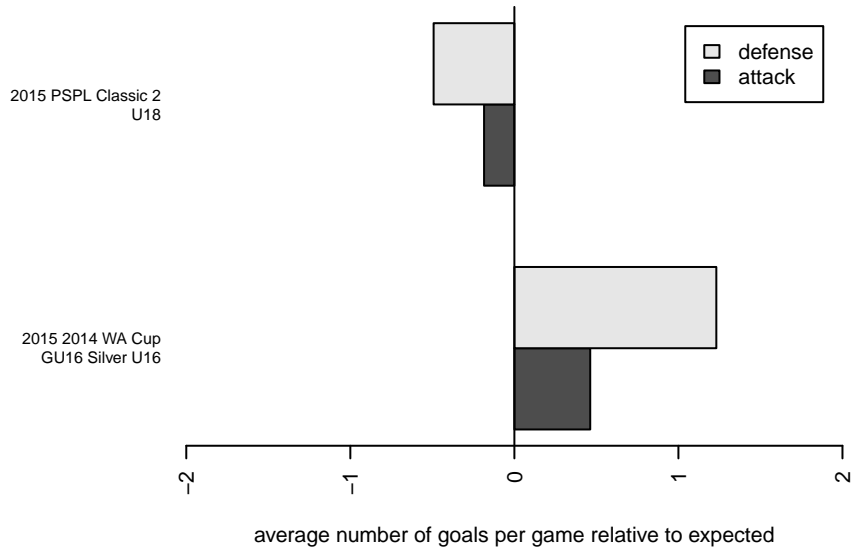

Performance relative to 13 month average