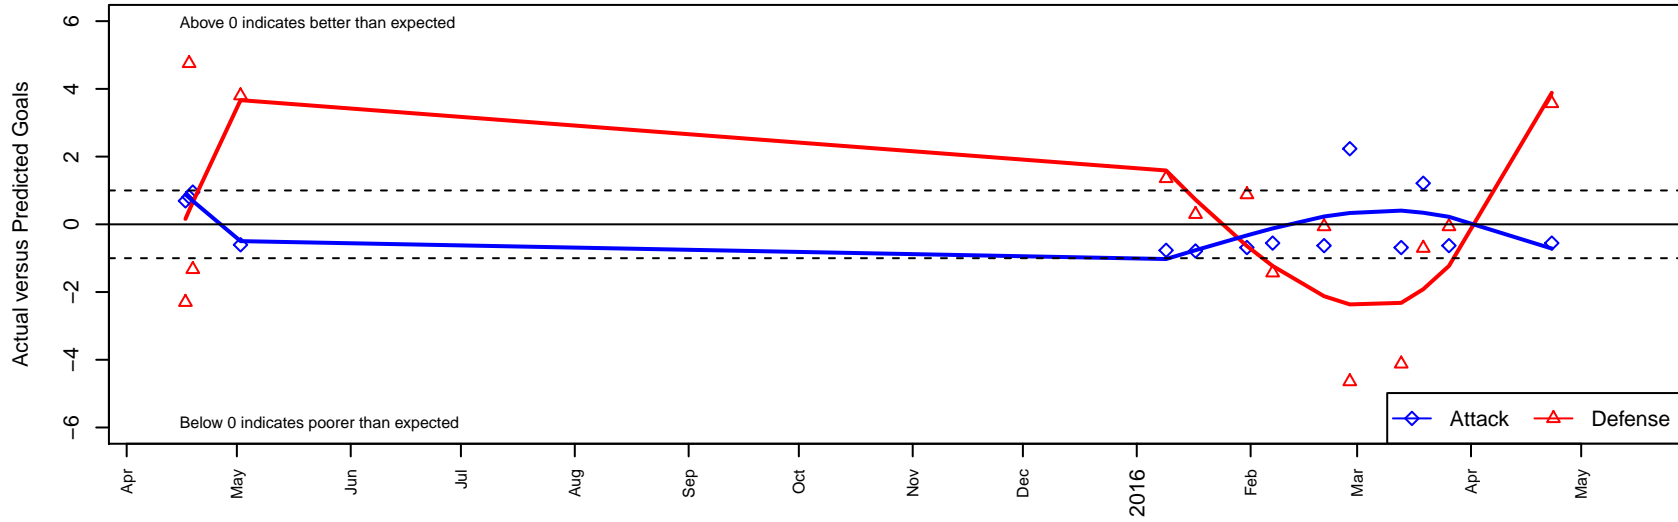

Kent United White G98

Kent United
Kent, WA
G98 total strength=950
attack=2.04 defense=1.38
fall league = PSPL Classic 2 U18

alt names used:
KYSA KENT UNITED G98 WHITE (WA)

Venues played:
2015 2014 WA Cup GU16 Silver U16
2015 PSPL Classic 2 U18

Kent United White G98
Dots are actual minus expected GF (blue circles) and GA (red triangles).
Blue line is smoothed change in attack strength. Red is smoothed change in defense strength.

**attack and defense variance (black dot)
relative to other teams
and top 10 in region**