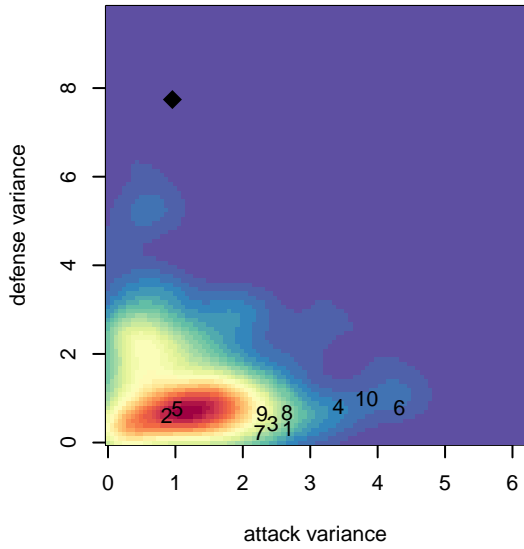

Kent United White G98

Kent United
Kent, WA
G98 total strength=950
attack=2.04 defense=1.38
fall league = PSPL Classic 2 U18

alt names used:
KYSA KENT UNITED G98 WHITE (WA)

Venues played:
2015 2014 WA Cup GU16 Silver U16
2015 PSPL Classic 2 U18

Kent United White G98
Dots are actual minus expected GF (blue circles) and GA (red triangles).
Blue line is smoothed change in attack strength. Red is smoothed change in defense strength.

**attack and defense variance (black dot)
relative to other teams
and top 10 in region**