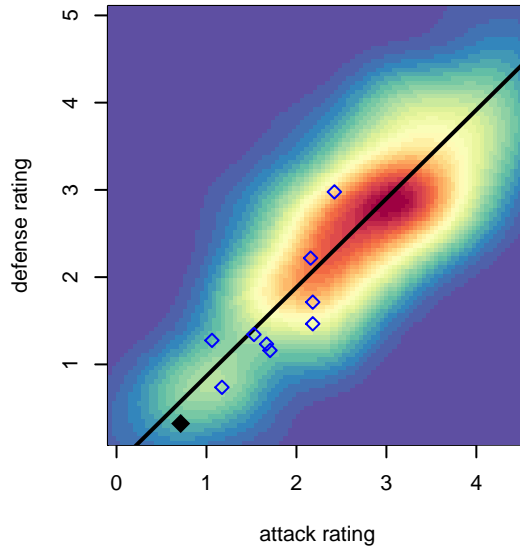

**attack and defense rating
relative to others at age
and all opponents in last 13 months**