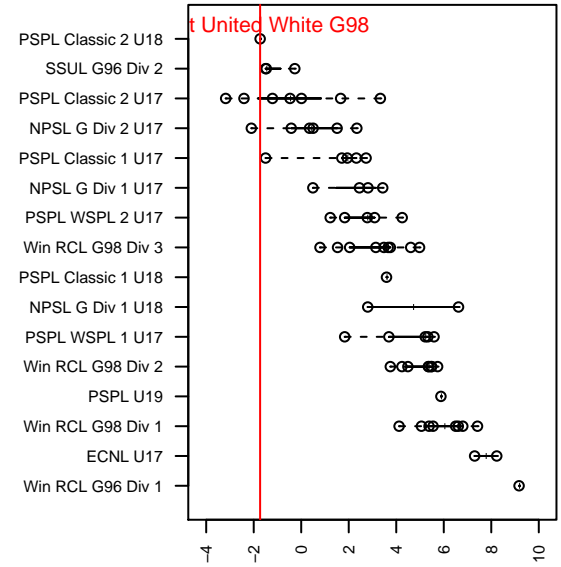

**attack and defense rating
relative to others at age
and all opponents in last 13 months**